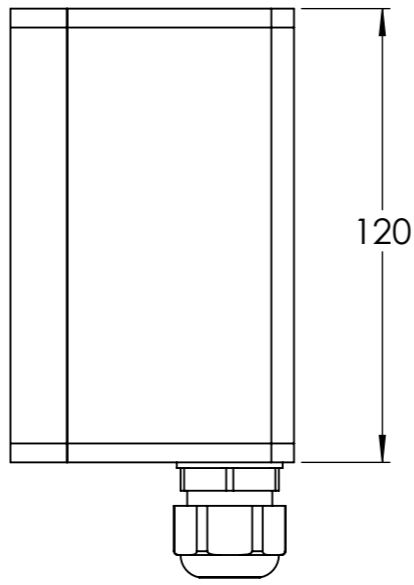

Dimension Drawing - Filax 2	
SDFI0000000	Filax 2 Transfer Switch CE 230V/50Hz-240V/60Hz
SDFI0000110	Filax 2 Transfer Switch CE 110V/50Hz-120V/60Hz

Dimensions in mm

**victron energy**  
BLUE POWER