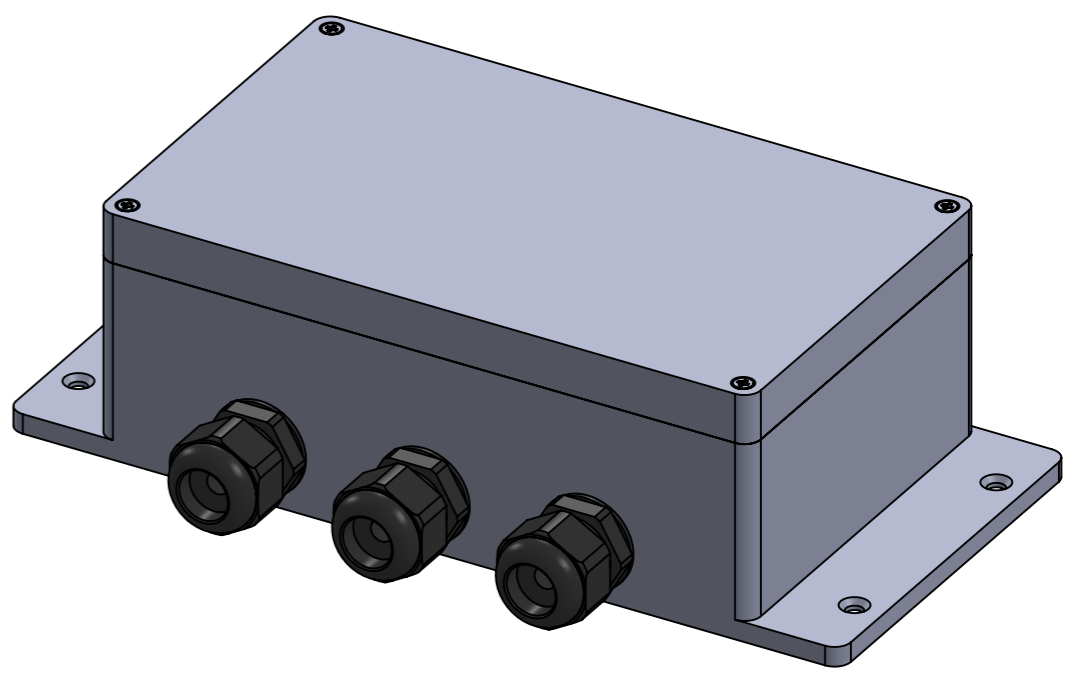

Dimension Drawing - Filax 2	
SDFI0000000	Filax 2 Transfer Switch CE 230V/50Hz-240V/60Hz
SDFI0000110	Filax 2 Transfer Switch CE 110V/50Hz-120V/60Hz

Dimensions in mm

**victron energy**  
BLUE POWER