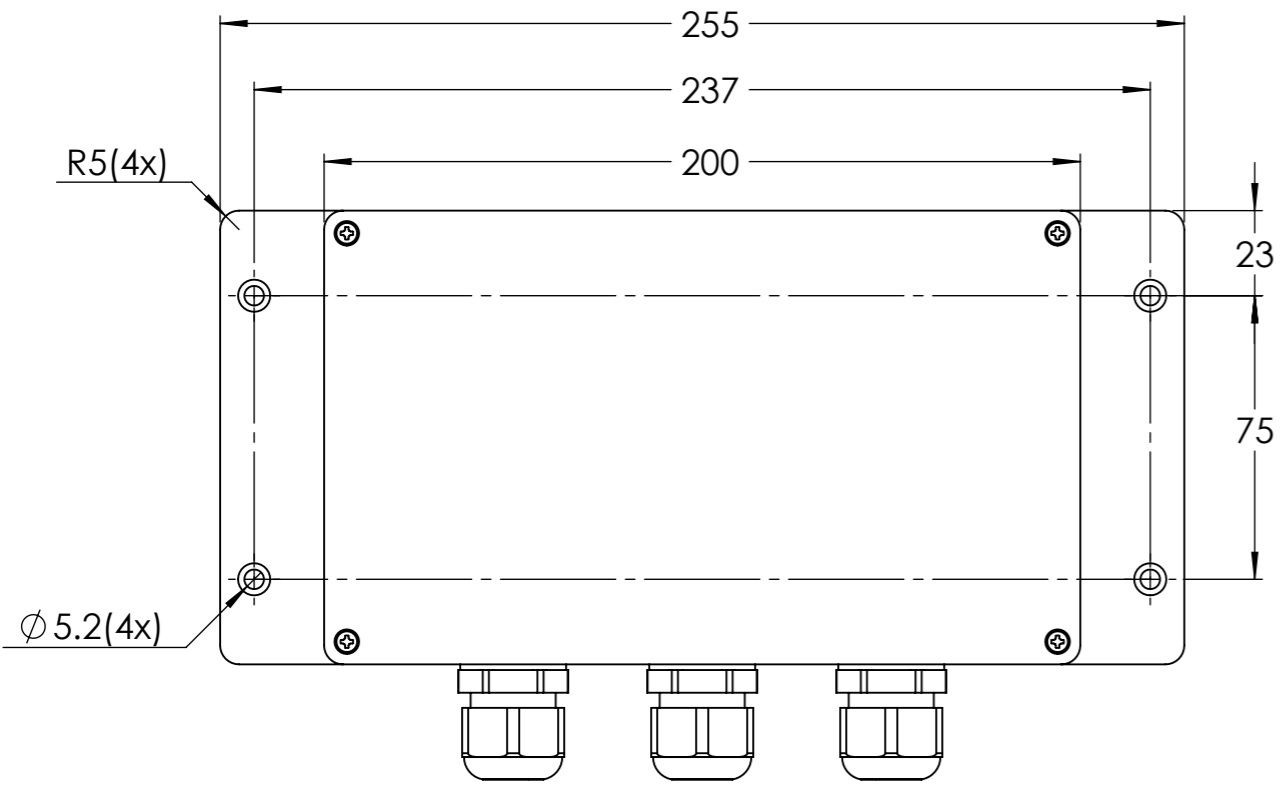

Dimension Drawing - Filax 2	
SDFI0000000	Filax 2 Transfer Switch CE 230V/50Hz-240V/60Hz
SDFI0000110	Filax 2 Transfer Switch CE 110V/50Hz-120V/60Hz

Dimensions in mm

**victron energy**  
BLUE POWER