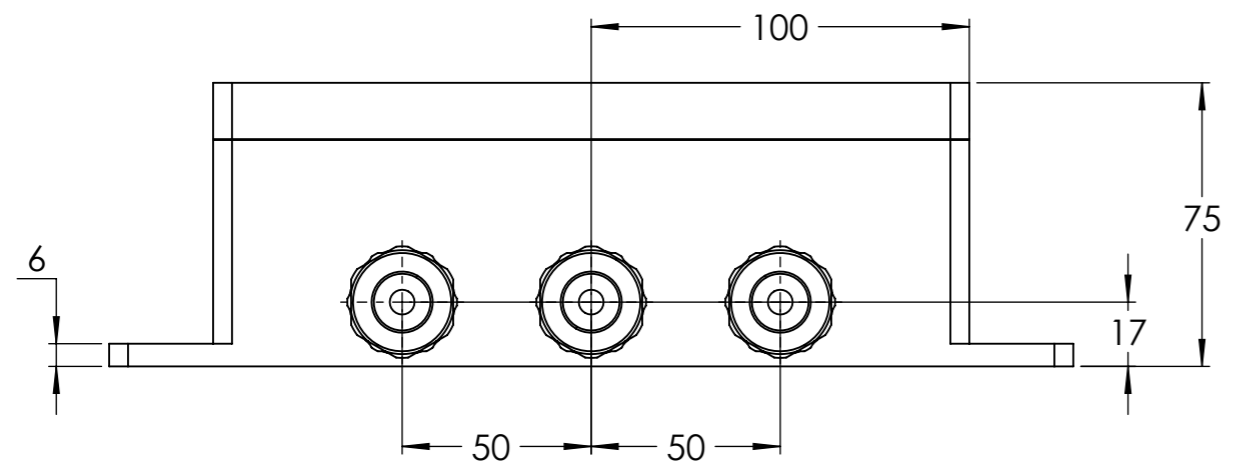

Dimension Drawing - Filax 2	
SDFI0000000	Filax 2 Transfer Switch CE 230V/50Hz-240V/60Hz
SDFI0000110	Filax 2 Transfer Switch CE 110V/50Hz-120V/60Hz

Dimensions in mm

**victron energy**  
BLUE POWER